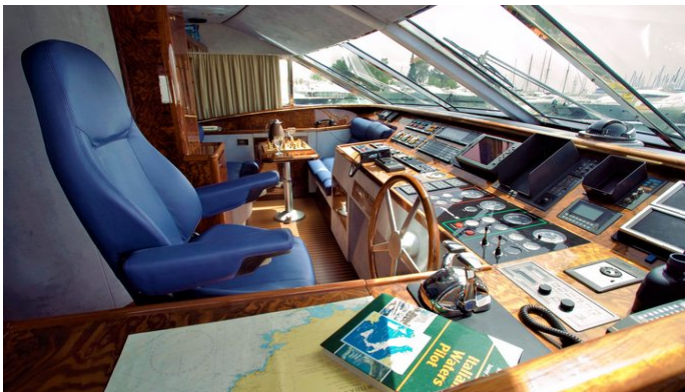

MORE PHOTOS, VIDEO OR INTERACTIVE DECK PLANS: