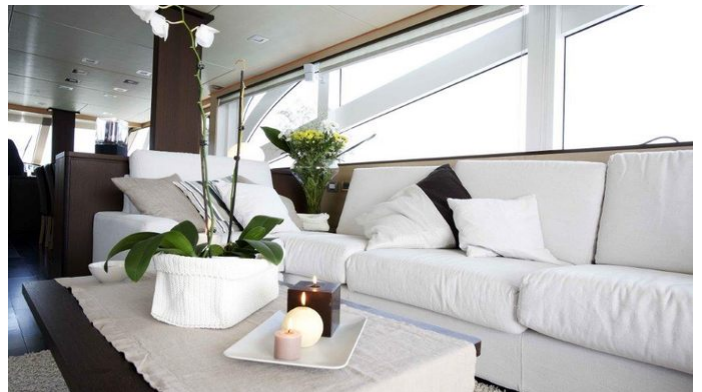

CRUISING SPEED
12 Knots

ACCOMMODATION

GUESTS	CABINS	CREW
10	5	5

CABIN CONFIGURATION

1 Master	2 VIP
2 Twin	2 Pullman

CHARTER RATES

SUMMER
from
€45,000 / week + expenses

WINTER
from
€38,500 / week + expenses

Details correct as of 20 Sep, 2024

FOR MORE INFORMATION:

[CLICK HERE](#) 

or SCAN QR CODE

MORE PHOTOS, VIDEO OR INTERACTIVE DECK PLANS:

[CLICK HERE](#)

ARIA YACHT CHARTER

Superyacht ARIA was built in 2009 by C.Boat. She is a 28m / 91'10 Conversion motor yacht with exterior design by . Aria offers accommodation for up to 10 guests in 5 cabins with additional room for her crew of 5. She features a variety of amenities to ensure comfortable charter vacations, including, Air Conditioning, Stabilisers underway, WiFi connection on board & Deck Jacuzzi. She also carries an impressive collection of toys as listed below.

ARIA AMENITIES & TOYS

 Jacuzzi	 Stabilizers Underway	 Wi-Fi
 Video On-Demand	 At-Anchor Stabilizers	 Deck Jacuzzi
 Air Conditioning	 BBQ	 Satellite TV

For a full up-to-date list of leisure facilities or amenities onboard Motor Yacht Aria please contact your Yacht Charter Broker prior to booking your vacation. If there is a particular water toy that you would like, but it is not listed, then it may be possible to rent this equipment for you.