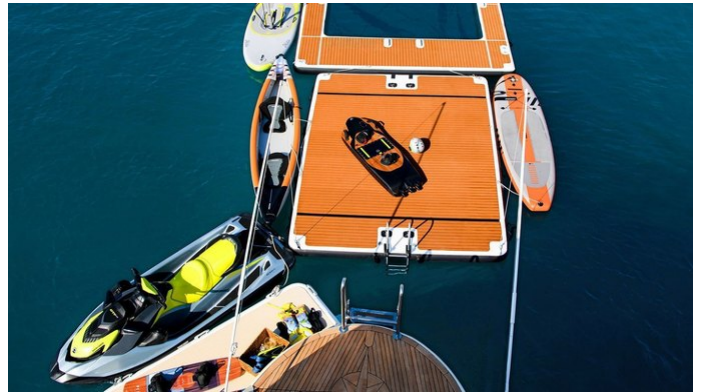

MORE PHOTOS, VIDEO OR INTERACTIVE DECK PLANS:

This document is not contractual. The yacht charters and their particulars displayed in the results above are displayed in good faith and whilst believed to be correct are not guaranteed. YachtCharterFleet.com does not warrant or assume any legal liability or responsibility for the accuracy, completeness, or usefulness of any information and/or images displayed. All information is subject to change without notice and is without warranty. Your preferred charter broker should provide you with yacht specifications, brochure and rates for your chosen dates during your charter yacht selection process. Starting prices are shown in a range of currencies for a one-week charter, unless otherwise indicated.