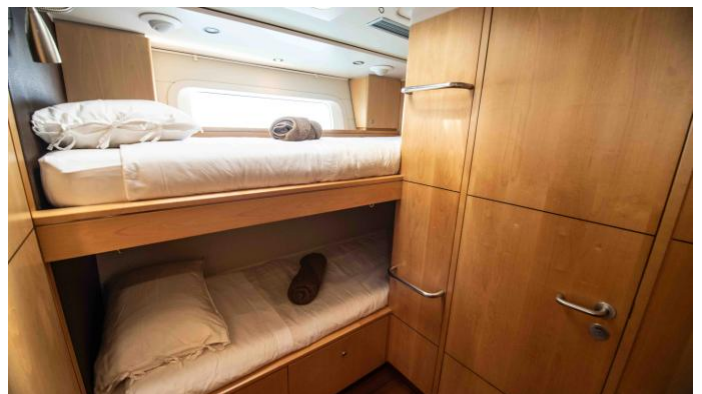

ACCOMMODATION

GUESTS	CABINS	CREW
6	3	3

CABIN CONFIGURATION
1 Master 1 Double
1 Double/Twin

CHARTER RATES

SUMMER
from
€32,000 / week + expenses

WINTER
from
€32,000 / week + expenses

Details correct as of 7 May, 2026

FOR MORE INFORMATION:

[CLICK HERE](#) 

or SCAN QR CODE

MORE PHOTOS, VIDEO OR INTERACTIVE DECK PLANS:

 [CLICK HERE](#)

BLACK PEARL II YACHT CHARTER

Superyacht BLACK PEARL II was built in 2008 by Baltic Yachts. She is a 23.6m / 77'5 sail yacht with exterior design by and interior styling by Rhoades Young . Black Pearl II offers accommodation for up to 6 guests in 3 cabins with additional room for her crew of 3. She features a variety of amenities to ensure comfortable charter vacations, including Air Conditioning. She also carries an impressive collection of toys as listed below.

BLACK PEARL II AMENITIES & TOYS

Sun Deck

Air Conditioning

For a full up-to-date list of leisure facilities or amenities onboard Sail Yacht Black Pearl II please contact your Yacht Charter Broker prior to booking your vacation. If there is a particular water toy that you would like, but it is not listed, then it may be possible to rent this equipment for you.