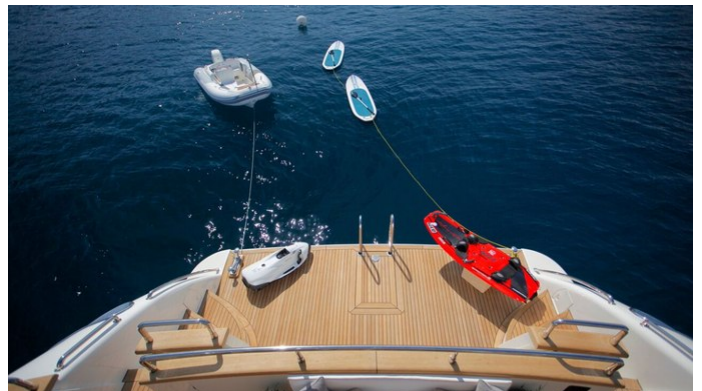

SOHO

Yacht Charter Details for 'Soho', the 27.6m Superyacht built by Falcon

SPECIFICATIONS

LENGTH
27.6m / 90'7

BEAM
6.2m / 20'4

DRAFT
1.95m / 6'5

YEAR
2008

REFIT
2015

CRUISING SPEED
20 Knots

ACCOMMODATION

GUESTS	CABINS	CREW
8	4	4

CABIN CONFIGURATION

1 Master 1 VIP
2 Twin

CHARTER RATES

SUMMER
from
€45,000 / week + expenses

Details correct as of 20 Sep, 2024

FOR MORE INFORMATION:

[CLICK HERE](#) 

or SCAN QR CODE

MORE PHOTOS, VIDEO OR INTERACTIVE DECK PLANS:

[CLICK HERE](#)

SOHO YACHT CHARTER

Superyacht SOHO was built in 2008 by Falcon. She is a 27.6m / 90'7 Falcon 86 motor yacht with exterior design by Stefano Righini and interior styling by Falcon . Soho offers accommodation for up to 8 guests in 4 cabins with additional room for her crew of 4. She features a variety of amenities to ensure comfortable charter vacations, including, Air Conditioning, WiFi connection on board, Stabilisers underway, Stabilizers at Anchor & Bow Thruster. She also carries an impressive collection of toys as listed below.

SOHO AMENITIES & TOYS

Stabilizers Underway

Bow Thruster

Wi-Fi

At-Anchor Stabilizers

Air Conditioning

For a full up-to-date list of leisure facilities or amenities onboard Motor Yacht Soho please contact your Yacht Charter Broker prior to booking your vacation. If there is a particular water toy that you would like, but it is not listed, then it may be possible to rent this equipment for you.