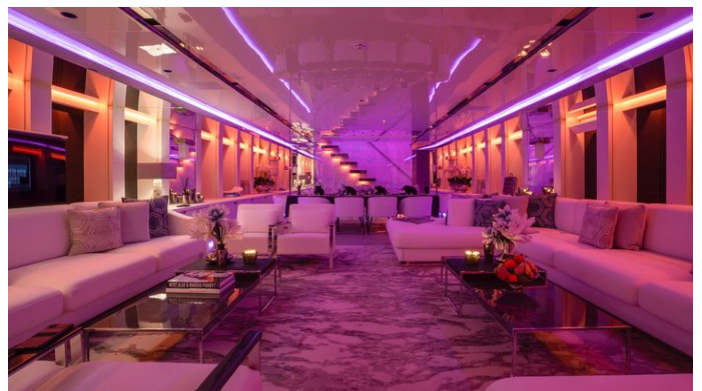

FOR MORE INFORMATION:

[CLICK HERE](#) 

or SCAN QR CODE

MORE PHOTOS, VIDEO OR INTERACTIVE DECK PLANS:

[CLICK HERE](#)

FOREVER YACHT CHARTER

Superyacht FOREVER was built in 2015 by Logica Yachts. She is a 44.81m / 147' Custom motor yacht with exterior design by Luca Brenta & Co and interior styling by Martin Kemp Design . Forever offers accommodation for up to 12 guests in 6 cabins with additional room for her crew of 9. She features a variety of amenities to ensure comfortable charter vacations, including, Swimming Pool, Beach Club, Tender Garage, Swimming Platform & Air Conditioning. She also carries an impressive collection of toys as listed below.