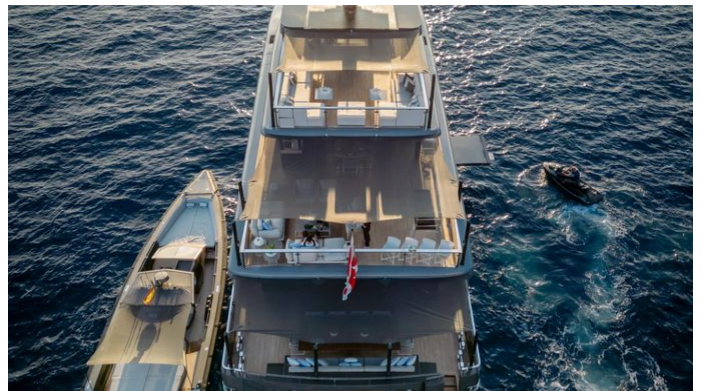

FOREVER

Yacht Charter Details for 'Forever', the 44.81m Superyacht built by Logica Yachts

SPECIFICATIONS

LENGTH
44.81m / 147'

BEAM DRAFT
8.8m / 28'10 2.45m / 8'

YEAR REFIT
2015 2023

CRUISING SPEED
14.7 Knots

FOR MORE INFORMATION:

[CLICK HERE](#) 

or SCAN QR CODE

MORE PHOTOS, VIDEO OR INTERACTIVE DECK PLANS:

[CLICK HERE](#)

FOREVER YACHT CHARTER

Superyacht FOREVER was built in 2015 by Logica Yachts. She is a 44.81m / 147' Custom motor yacht with exterior design by Luca Brenta & Co and interior styling by Martin Kemp Design . Forever offers accommodation for up to 12 guests in 6 cabins with additional room for her crew of 9. She features a variety of amenities to ensure comfortable charter vacations, including, Swimming Pool, Beach Club, Tender Garage, Swimming Platform & Air Conditioning. She also carries an impressive collection of toys as listed below.

FOREVER AMENITIES & TOYS

Tender Garage

Gym Equipment

Exterior Bar

Stabilizers Underway

Sun Deck

Wi-Fi

Swimming Platform