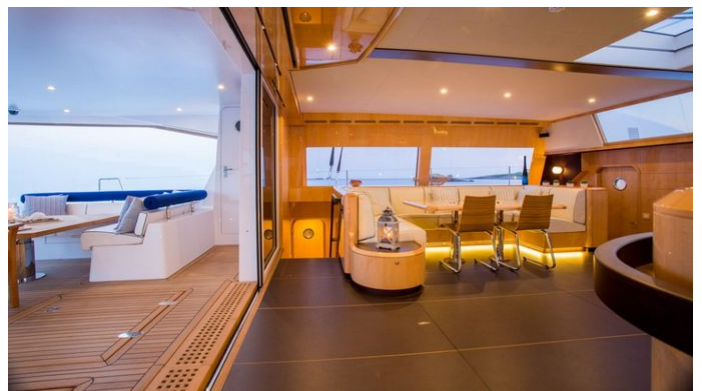

FOR MORE INFORMATION:

[CLICK HERE](#) 

or SCAN QR CODE

MORE PHOTOS, VIDEO OR INTERACTIVE DECK PLANS:

[CLICK HERE](#)

WINDQUEST YACHT CHARTER

Superyacht WINDQUEST was built in 2014 by JFA Chantier Naval. She is a 26.24m / 86'1 Long Island 85 sail yacht with exterior design by Marc Lombard and interior styling by Marc Lombard . WindQuest offers accommodation for up to 8 guests in 4 cabins with additional room for her crew of 5. She features a variety of amenities to ensure comfortable charter vacations, including, Air Conditioning & WiFi connection on board. She also carries an impressive collection of toys as listed below.

WINDQUEST AMENITIES & TOYS

Wi-Fi

Air Conditioning

For a full up-to-date list of leisure facilities or amenities onboard Sail Yacht WindQuest please contact your Yacht Charter Broker prior to booking your vacation. If there is a particular water toy that you would like, but it is not listed, then it may be possible to rent this equipment for you.