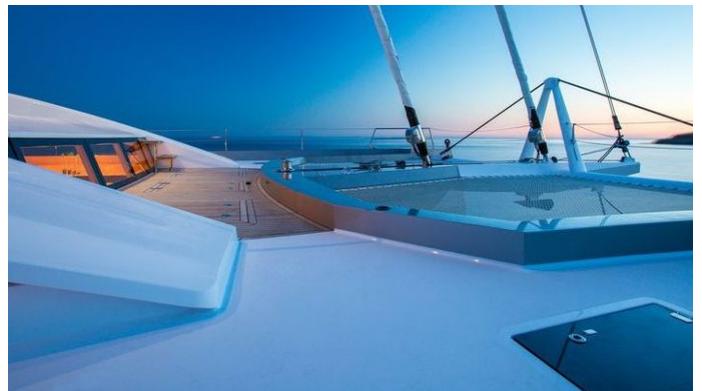

FOR MORE INFORMATION:

[CLICK HERE](#) 

or SCAN QR CODE

MORE PHOTOS, VIDEO OR INTERACTIVE DECK PLANS:

[CLICK HERE](#)

WINDQUEST YACHT CHARTER

Superyacht WINDQUEST was built in 2014 by JFA Chantier Naval. She is a 26.24m / 86'1 Long Island 85 sail yacht with exterior design by Marc Lombard and interior styling by Marc Lombard . WindQuest offers accommodation for up to 8 guests in 4 cabins with additional room for her crew of 5. She features a variety of amenities to ensure comfortable charter vacations, including, Air Conditioning & WiFi connection on board. She also carries an impressive collection of toys as listed below.

WINDQUEST AMENITIES & TOYS

Wi-Fi

Air Conditioning

For a full up-to-date list of leisure facilities or amenities onboard Sail Yacht WindQuest please contact your Yacht Charter Broker prior to booking your vacation. If there is a particular water toy that you would like, but it is not listed, then it may be possible to rent this equipment for you.