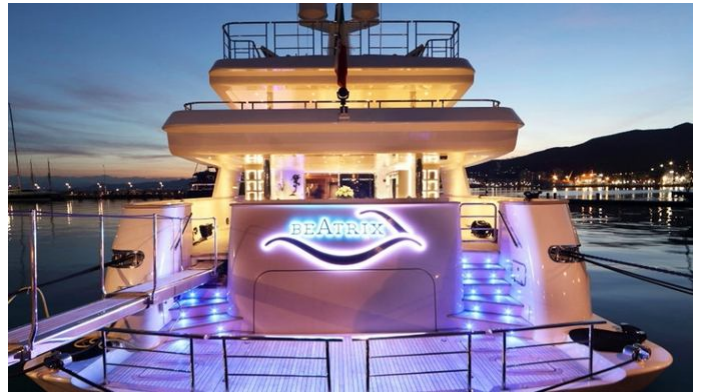

MORE PHOTOS, VIDEO OR INTERACTIVE DECK PLANS: