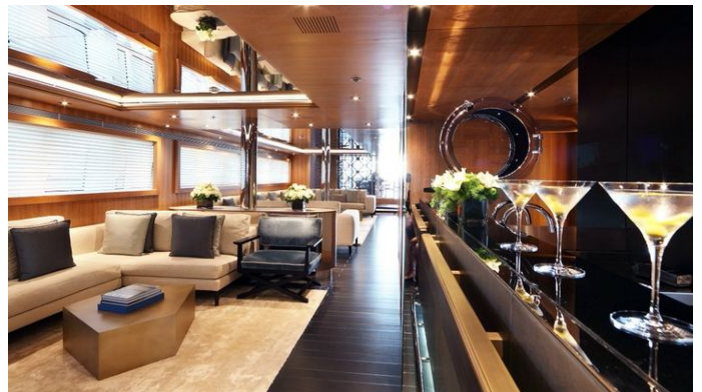

MORE PHOTOS, VIDEO OR INTERACTIVE DECK PLANS: