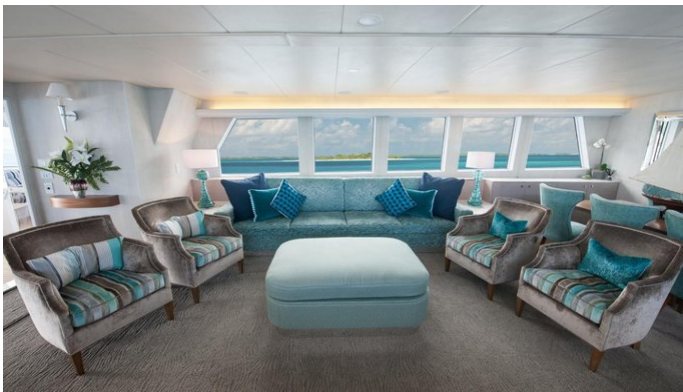

CRUISING SPEED
12 Knots

ACCOMMODATION

GUESTS	CABINS	CREW
8	4	5

CABIN CONFIGURATION

1 Master 2 Double
1 Twin

CHARTER RATES

SUMMER
from
\$70,000 / week + expenses

WINTER
from
\$70,000 / week + expenses

Details correct as of 10 Nov, 2024

FOR MORE INFORMATION:

[CLICK HERE](#)

or SCAN QR CODE

MORE PHOTOS, VIDEO OR INTERACTIVE DECK PLANS:

[CLICK HERE](#)

SHORETHING YACHT CHARTER

Superyacht SHORETHING was built in 1986 by Lloyds Ships. She is a 34.5m / 113'2 motor yacht with exterior design by Jack Hargrave and interior styling by Glade Johnson Design . Shorething offers accommodation for up to 8 guests in 4 cabins with additional room for her crew of 5. She features a variety of amenities to ensure comfortable charter vacations, including At Anchor Stabilizers. She also carries an impressive collection of toys as listed below.