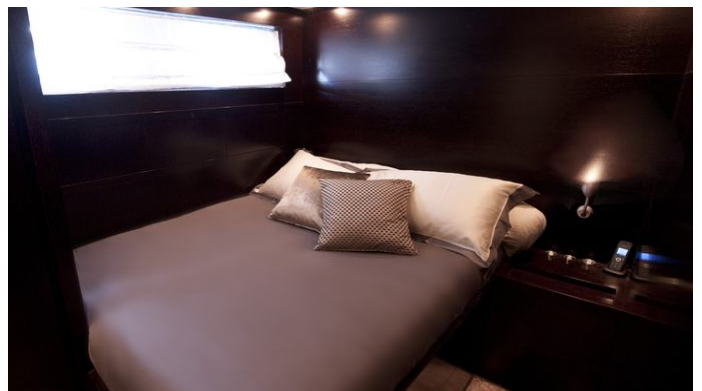

CRUISING SPEED
30 Knots

ACCOMMODATION

GUESTS	CABINS	CREW
6	3	2

CABIN CONFIGURATION

1 Master 1 Double
1 Twin

CHARTER RATES

SUMMER
from
€22,500 / week + expenses

WINTER
from
€22,500 / week + expenses

Details correct as of 20 Sep, 2024

FOR MORE INFORMATION:

[CLICK HERE](#) 

or SCAN QR CODE

MORE PHOTOS, VIDEO OR INTERACTIVE DECK PLANS:

[CLICK HERE](#)

CRISTAL 1 YACHT CHARTER

Superyacht CRISTAL 1 was built in 2001 by Leopard. She is a 24m / 78'9" Leopard 24 motor yacht with exterior design by . Cristal 1 offers accommodation for up to 6 guests in 3 cabins with additional room for her crew of 2. She features a variety of amenities to ensure comfortable charter vacations, including Air Conditioning. She also carries an impressive collection of toys as listed below.

CRISTAL 1 AMENITIES & TOYS

Wi-Fi

Swimming Platform

Sunpads

Air Conditioning

For a full up-to-date list of leisure facilities or amenities onboard Motor Yacht Cristal 1 please contact your Yacht Charter Broker prior to booking your vacation. If there is a particular water toy that you would like, but it is not listed, then it may be possible to rent this equipment for you.