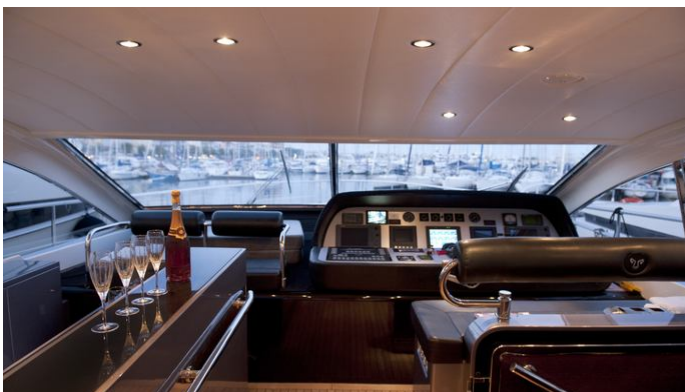

CRUISING SPEED
30 Knots

ACCOMMODATION

GUESTS	CABINS	CREW
6	3	2

CABIN CONFIGURATION

1 Master 1 Double
1 Twin

CHARTER RATES

SUMMER
from
€22,500 / week + expenses

WINTER
from
€22,500 / week + expenses

Details correct as of 20 Sep, 2024

FOR MORE INFORMATION:

[CLICK HERE](#) 

or SCAN QR CODE

MORE PHOTOS, VIDEO OR INTERACTIVE DECK PLANS:

[CLICK HERE](#)

CRISTAL 1 YACHT CHARTER

Superyacht CRISTAL 1 was built in 2001 by Leopard. She is a 24m / 78'9" Leopard 24 motor yacht with exterior design by . Cristal 1 offers accommodation for up to 6 guests in 3 cabins with additional room for her crew of 2. She features a variety of amenities to ensure comfortable charter vacations, including Air Conditioning. She also carries an impressive collection of toys as listed below.

CRISTAL 1 AMENITIES & TOYS

Wi-Fi

Swimming Platform

Sunpads

Air Conditioning

For a full up-to-date list of leisure facilities or amenities onboard Motor Yacht Cristal 1 please contact your Yacht Charter Broker prior to booking your vacation. If there is a particular water toy that you would like, but it is not listed, then it may be possible to rent this equipment for you.