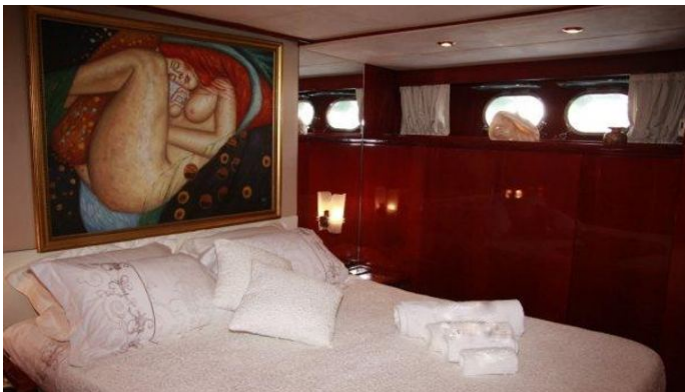

MORE PHOTOS, VIDEO OR INTERACTIVE DECK PLANS: