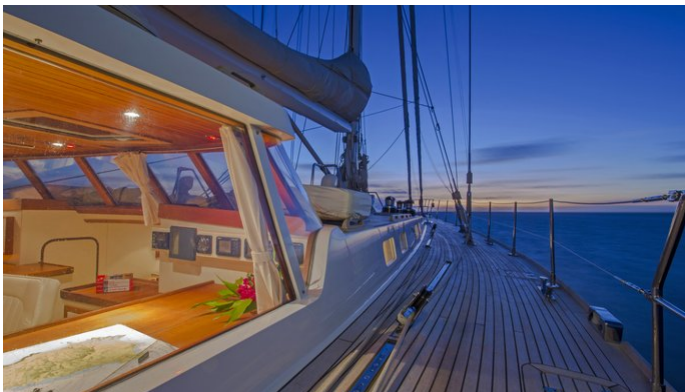

MORE PHOTOS, VIDEO OR INTERACTIVE DECK PLANS: