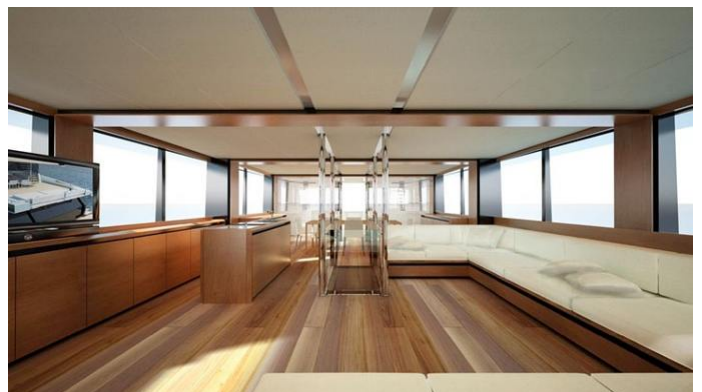

FOR MORE INFORMATION:

[CLICK HERE](#) 

or SCAN QR CODE

MORE PHOTOS, VIDEO OR INTERACTIVE DECK PLANS:

[CLICK HERE](#)

KANGA YACHT CHARTER

Superyacht KANGA was built in 2012 by Wally. She is a 26.23m / 86'1 27 WallyAce motor yacht with exterior design by , Wally & Luca Bassani Design and interior styling by , Wally & Luca Bassani Design . Kanga offers accommodation for up to 9 guests in 4 cabins with additional room for her crew of 5. She features a variety of amenities to ensure comfortable charter vacations, including, Air Conditioning, WiFi connection on board & Stabilizers at Anchor. She also carries an impressive collection of toys as listed below.

KANGA AMENITIES & TOYS

Wi-Fi

Ipod Docking

At-Anchor Stabilizers

Air Conditioning

Satellite TV

For a full up-to-date list of leisure facilities or amenities onboard Motor Yacht Kanga please contact your Yacht Charter Broker prior to booking your vacation. If there is a particular water toy that you would like, but it is not listed, then it may be possible to rent this equipment for you.