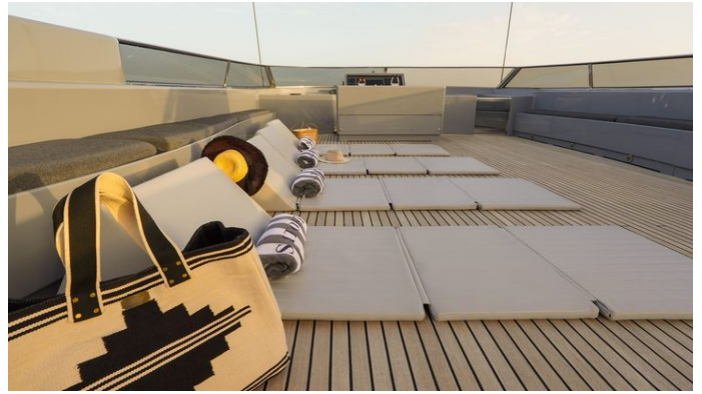

SATORI

Yacht Charter Details for 'Satori', the 32.95m Superyacht built by Cantieri Navali Santa Margherita

SPECIFICATIONS

LENGTH
32.95m / 108'1

BEAM DRAFT
7.5m / 24'7 2.35m / 7'9

YEAR REFIT
2002 2022

CRUISING SPEED
23 Knots

FOR MORE INFORMATION:

[CLICK HERE](#) 

or SCAN QR CODE

MORE PHOTOS, VIDEO OR INTERACTIVE DECK PLANS:

[CLICK HERE](#)

SATORI YACHT CHARTER

Superyacht SATORI was built in 2002 by Cantieri Navali Santa Margherita. She is a 32.95m / 108'1 Custom motor yacht with exterior design by . Satori offers accommodation for up to 12 guests in 5 cabins with additional room for her crew of 5. She features a variety of amenities to ensure comfortable charter vacations. She also carries an impressive collection of toys as listed below.

SATORI AMENITIES & TOYS

Exterior Bar

Wi-Fi

Swimming Platform

Sunpads

Air Conditioning

Satellite TV

For a full up-to-date list of leisure facilities or amenities onboard Motor Yacht Satori please contact your Yacht Charter Broker prior to booking your vacation. If there is a particular water toy that you would like, but it is not listed, then it may be possible to rent this equipment for you.