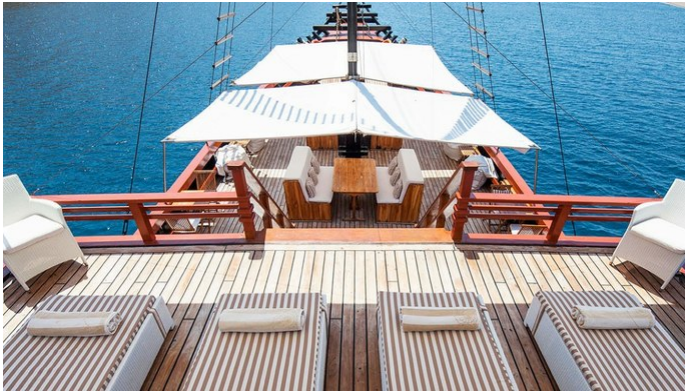

MORE PHOTOS, VIDEO OR INTERACTIVE DECK PLANS: