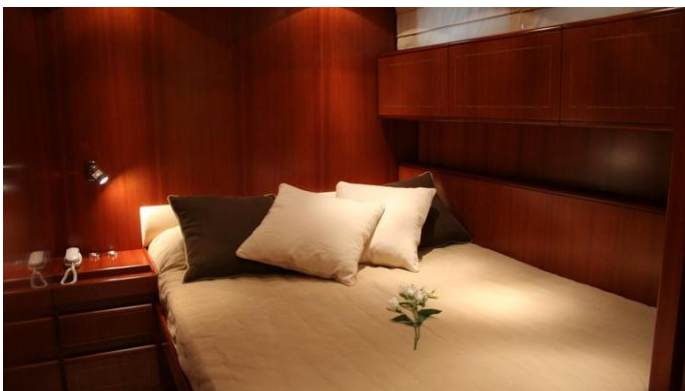

GUESTS	CABINS	CREW
7	3	2

CABIN CONFIGURATION

1 Master	1 VIP
1 Twin	1 Pullman

CHARTER RATES

Details correct as of 20 Sep, 2024

FOR MORE INFORMATION:

[CLICK HERE](#) 

or SCAN QR CODE

MORE PHOTOS, VIDEO OR INTERACTIVE DECK PLANS:

[CLICK HERE](#)

EDEN ERINA YACHT CHARTER

Superyacht EDEN ERINA was built in 2003 by Leopard. She is a 23m / 75'6 motor yacht with exterior design by and interior styling by Arno . Eden Erina offers accommodation for up to 7 guests in 3 cabins with additional room for her crew of 2. She features a variety of amenities to ensure comfortable charter vacations, including Air Conditioning. She also carries an impressive collection of toys as listed below.

EDEN ERINA AMENITIES & TOYS

Wi-Fi

Air Conditioning

For a full up-to-date list of leisure facilities or amenities onboard Motor Yacht Eden Erina please contact your Yacht Charter Broker prior to booking your vacation. If there is a particular water toy that you would like, but it is not listed, then it may be possible to rent this equipment for you.