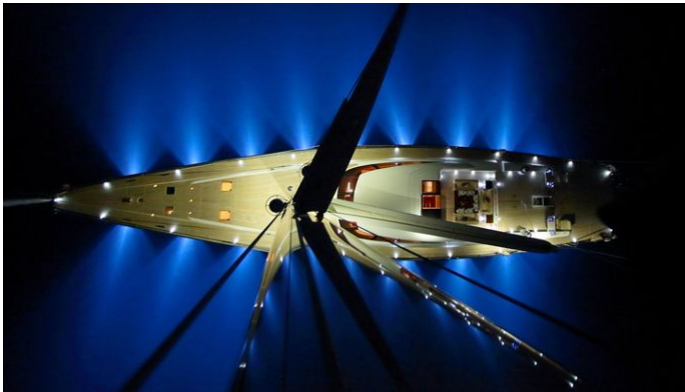

MORE PHOTOS, VIDEO OR INTERACTIVE DECK PLANS: