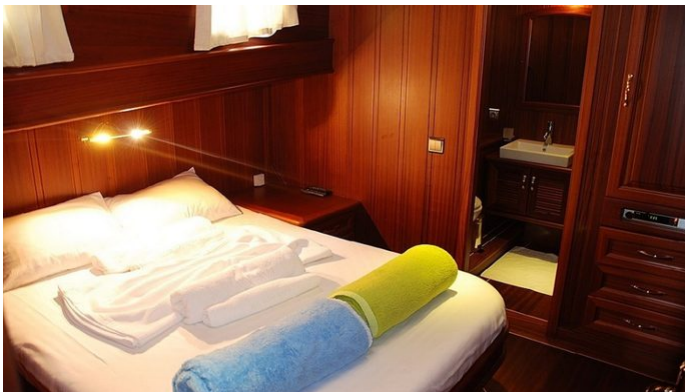

MORE PHOTOS, VIDEO OR INTERACTIVE DECK PLANS: