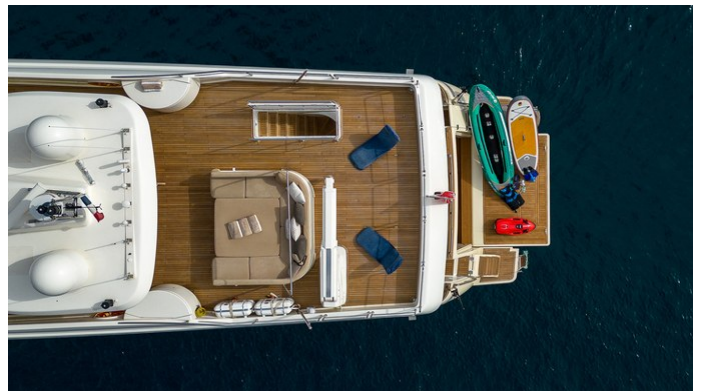

FOR MORE INFORMATION:

[CLICK HERE](#) 

or SCAN QR CODE

MORE PHOTOS, VIDEO OR INTERACTIVE DECK PLANS:

[CLICK HERE](#)

LA PAUSA YACHT CHARTER

Superyacht LA PAUSA was built in 2010 by Ferretti Yachts. She is a 26.21m / 86' motor yacht with exterior design by Zucon and interior styling by Zucon . La Pausa offers accommodation for up to 10 guests in 5 cabins with additional room for her crew of 4. She features a variety of amenities to ensure comfortable charter vacations, including, Air Conditioning, Stabilizers at Anchor & WiFi connection on board. She also carries an impressive collection of toys as listed below.

LA PAUSA AMENITIES & TOYS

Wi-Fi

Ipod Docking

At-Anchor Stabilizers

Air Conditioning

Satellite TV

For a full up-to-date list of leisure facilities or amenities onboard Motor Yacht La Pausa please contact your Yacht Charter Broker prior to booking your vacation. If there is a particular water toy that you would like, but it is not listed, then it may be possible to rent this equipment for you.