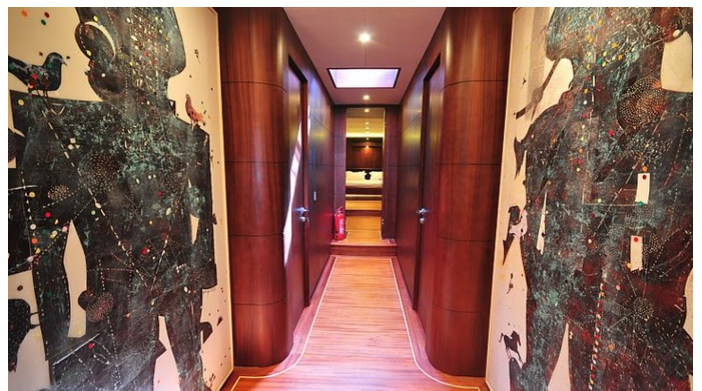

FOR MORE INFORMATION:

[CLICK HERE](#) 

or SCAN QR CODE

MORE PHOTOS, VIDEO OR INTERACTIVE DECK PLANS:

[CLICK HERE](#)

CASA DELL ARTE II YACHT CHARTER

Superyacht CASA DELL ARTE II was built in 2009 by ADA Yacht Works. She is a 39m / 127'11 Custom sail yacht with exterior design by . Casa Dell Arte II offers accommodation for up to 10 guests in 5 cabins with additional room for her crew of . She features a variety of amenities to ensure comfortable charter vacations, including Air Conditioning. She also carries an impressive collection of toys as listed below.

CASA DELL ARTE II AMENITIES & TOYS

Air Conditioning

For a full up-to-date list of leisure facilities or amenities onboard Sail Yacht Casa Dell Arte II please contact your Yacht Charter Broker prior to booking your vacation. If there is a particular water toy that you would like, but it is not listed, then it may be possible to rent this equipment for you.