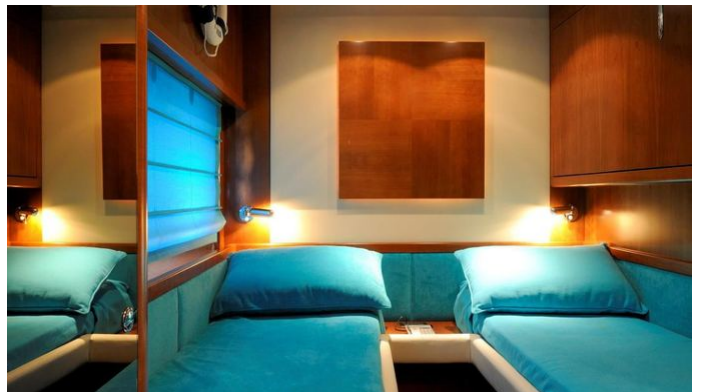

GUESTS CABINS CREW
8 **4** **3**

CABIN CONFIGURATION
1 Master 1 VIP
2 Twin

CHARTER RATES

SUMMER
from
€28,000 / week + expenses

WINTER
from
€28,000 / week + expenses

Details correct as of 20 Sep, 2024

FOR MORE INFORMATION:

[CLICK HERE](#) 

or SCAN QR CODE

MORE PHOTOS, VIDEO OR INTERACTIVE DECK PLANS:

[CLICK HERE](#)

A&I YACHT CHARTER

Superyacht A&I was built in 2006 by Alfamarine. She is a 23.8m / 78'1 Alfamarine 78 motor yacht with exterior design by . A&I offers accommodation for up to 8 guests in 4 cabins with additional room for her crew of 3. She features a variety of amenities to ensure comfortable charter vacations. She also carries an impressive collection of toys as listed below.

A&I AMENITIES & TOYS

Wi-Fi

Air Conditioning

For a full up-to-date list of leisure facilities or amenities onboard Motor Yacht A&I please contact your Yacht Charter Broker prior to booking your vacation. If there is a particular water toy that you would like, but it is not listed, then it may be possible to rent this equipment for you.