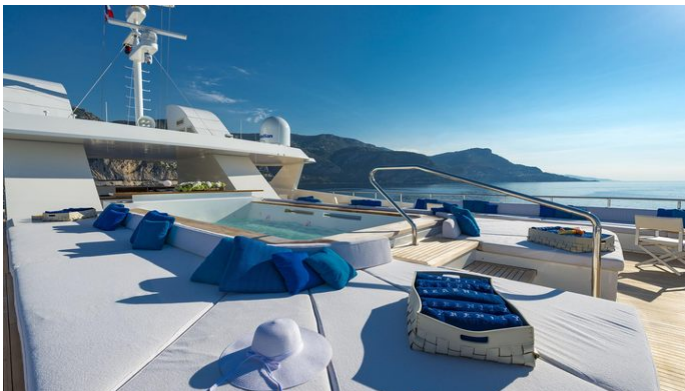

MORE PHOTOS, VIDEO OR INTERACTIVE DECK PLANS: