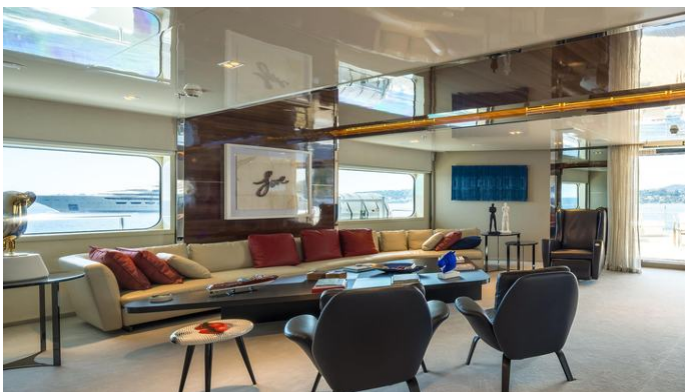

MORE PHOTOS, VIDEO OR INTERACTIVE DECK PLANS: