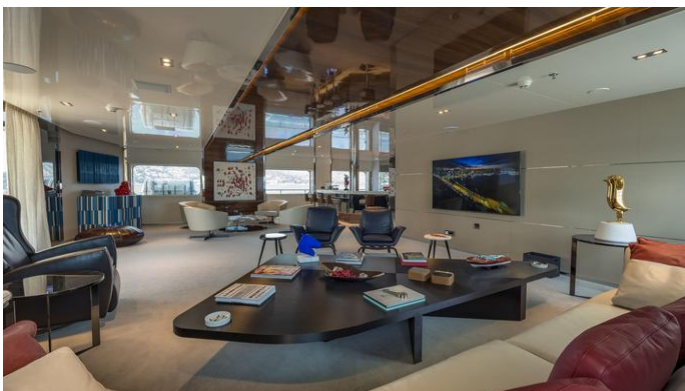

MORE PHOTOS, VIDEO OR INTERACTIVE DECK PLANS: