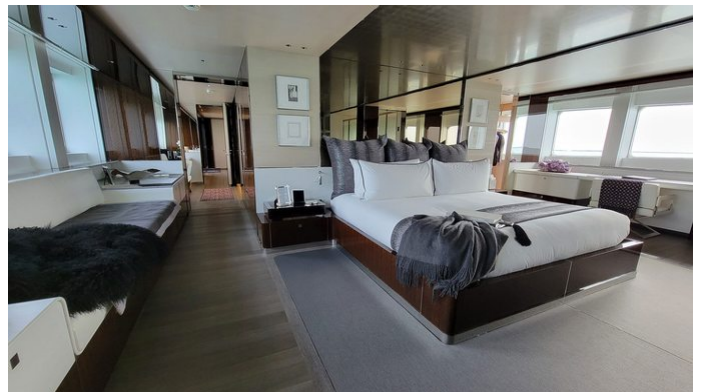

CRUISING SPEED
14 Knots

ACCOMMODATION

GUESTS	CABINS	CREW
10	5	9

CABIN CONFIGURATION

1 Master	2 VIP
2 Twin	

CHARTER RATES

SUMMER
from
\$230,000 / week + expenses

WINTER
from
\$230,000 / week + expenses

Details correct as of 19 Sep, 2024

FOR MORE INFORMATION:

[CLICK HERE](#) 

or SCAN QR CODE

MORE PHOTOS, VIDEO OR INTERACTIVE DECK PLANS:

[CLICK HERE](#)

KNIGHT YACHT CHARTER

Superyacht KNIGHT was built in 2011 by Heesen. She is a 49.68m / 163' 5000 Aluminium motor yacht with exterior design by Omega Architects and interior styling by Remi Tessier . Knight offers accommodation for up to 10 guests in 5 cabins with additional room for her crew of 9. She features a variety of amenities to ensure comfortable charter vacations, including Sun Deck. She also carries an impressive collection of toys as listed below.