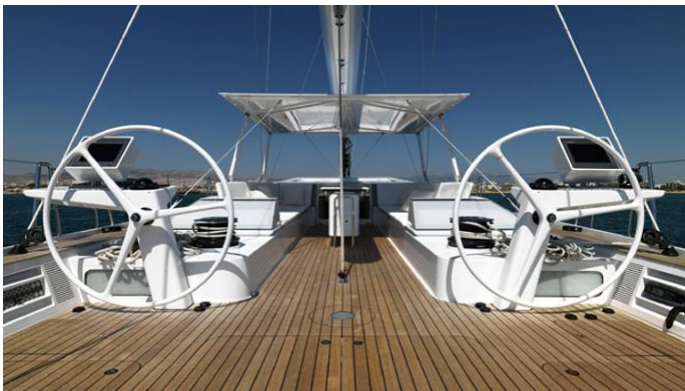

SENTINEL

Yacht Charter Details for 'Sentinel', the 24.99m Superyacht built by Nautor Swan

SPECIFICATIONS

LENGTH
24.99m / 82'

BEAM
5.93m / 19'5

DRAFT
3.96m / 13'

YEAR
2008

REFIT
2017

CRUISING SPEED
10 Knots

ACCOMMODATION

GUESTS	CABINS	CREW
6	3	4

CABIN CONFIGURATION
3 Twin

CHARTER RATES

SUMMER
from
€45,000 / week + expenses

WINTER
from
€45,000 / week + expenses

Details correct as of 15 May, 2026

FOR MORE INFORMATION:

[CLICK HERE](#) 

or SCAN QR CODE

MORE PHOTOS, VIDEO OR INTERACTIVE DECK PLANS:

 [CLICK HERE](#)

SENTINEL YACHT CHARTER

Superyacht SENTINEL was built in 2008 by Nautor Swan. She is a 24.99m / 82' Swan 82 sail yacht with exterior design by and interior styling by Lazzarini Pickering . Sentinel offers accommodation for up to 6 guests in 3 cabins with additional room for her crew of 4. She features a variety of amenities to ensure comfortable charter vacations, including Air Conditioning. She also carries an impressive collection of toys as listed below.

SENTINEL AMENITIES & TOYS

Air Conditioning

For a full up-to-date list of leisure facilities or amenities onboard Sail Yacht Sentinel please contact your Yacht Charter Broker prior to booking your vacation. If there is a particular water toy that you would like, but it is not listed, then it may be possible to rent this equipment for you.