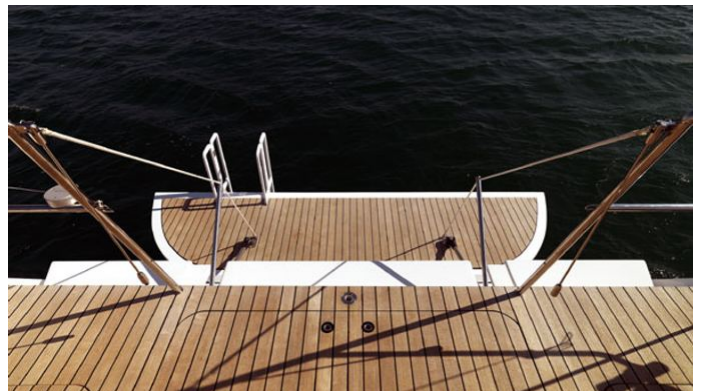

SENTINEL

Yacht Charter Details for 'Sentinel', the 24.99m Superyacht built by Nautor Swan

SPECIFICATIONS

LENGTH
24.99m / 82'

BEAM
5.93m / 19'5

DRAFT
3.96m / 13'

YEAR
2008

REFIT
2017

CRUISING SPEED
10 Knots

ACCOMMODATION

GUESTS	CABINS	CREW
6	3	4

CABIN CONFIGURATION
3 Twin

CHARTER RATES

SUMMER
from
€45,000 / week + expenses

WINTER
from
€45,000 / week + expenses

Details correct as of 15 May, 2026

FOR MORE INFORMATION:

[CLICK HERE](#) 

or SCAN QR CODE

MORE PHOTOS, VIDEO OR INTERACTIVE DECK PLANS:

 [CLICK HERE](#)

SENTINEL YACHT CHARTER

Superyacht SENTINEL was built in 2008 by Nautor Swan. She is a 24.99m / 82' Swan 82 sail yacht with exterior design by and interior styling by Lazzarini Pickering . Sentinel offers accommodation for up to 6 guests in 3 cabins with additional room for her crew of 4. She features a variety of amenities to ensure comfortable charter vacations, including Air Conditioning. She also carries an impressive collection of toys as listed below.

SENTINEL AMENITIES & TOYS

Air Conditioning

For a full up-to-date list of leisure facilities or amenities onboard Sail Yacht Sentinel please contact your Yacht Charter Broker prior to booking your vacation. If there is a particular water toy that you would like, but it is not listed, then it may be possible to rent this equipment for you.