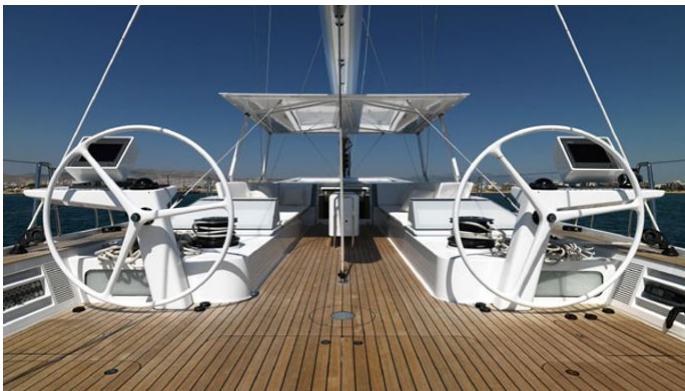

POLYTROPON II

Yacht Charter Details for 'Polytropon II', the 24.99m Superyacht built by Nautor's Swan

SPECIFICATIONS

LENGTH
24.99m / 82'

BEAM
5.79m / 19'

DRAFT
3.96m / 13'

YEAR
2008

REFIT
2017

CRUISING SPEED
10 Knots

ACCOMMODATION

GUESTS	CABINS	CREW
6	3	4

CABIN CONFIGURATION
3 Twin

CHARTER RATES

SUMMER
from
€45,000 / week + expenses

WINTER
from
€45,000 / week + expenses

Details correct as of 20 Sep, 2024

FOR MORE INFORMATION:

[CLICK HERE](#) 

or SCAN QR CODE

MORE PHOTOS, VIDEO OR INTERACTIVE DECK PLANS:

[CLICK HERE](#)

POLYTROPON II YACHT CHARTER

Superyacht POLYTROPON II was built in 2008 by Nautor's Swan. She is a 24.99m / 82' Swan 82 sail yacht with exterior design by . Polytropon II offers accommodation for up to 6 guests in 3 cabins with additional room for her crew of 4. She features a variety of amenities to ensure comfortable charter vacations, including Air Conditioning. She also carries an impressive collection of toys as listed below.

POLYTROPON II AMENITIES & TOYS

Air Conditioning

For a full up-to-date list of leisure facilities or amenities onboard Sail Yacht Polytropon II please contact your Yacht Charter Broker prior to booking your vacation. If there is a particular water toy that you would like, but it is not listed, then it may be possible to rent this equipment for you.