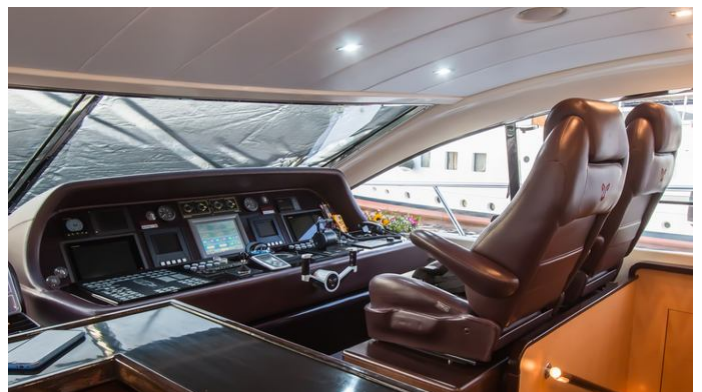

Details correct as of 20 Sep, 2024

FOR MORE INFORMATION:

[CLICK HERE](#)

or SCAN QR CODE

MORE PHOTOS, VIDEO OR INTERACTIVE DECK PLANS:

[CLICK HERE](#)

ULTIM YACHT CHARTER

Superyacht ULTIM was built in 2006 by Leopard. She is a 24m / 78'9 Leopard 24 motor yacht with exterior design by Paolo Caliani and interior styling by Owner . Ultim offers accommodation for up to 6 guests in 3 cabins with additional room for her crew of 2. She features a variety of amenities to ensure comfortable charter vacations. She also carries an impressive collection of toys as listed below.

ULTIM AMENITIES & TOYS

For a full up-to-date list of leisure facilities or amenities onboard Motor Yacht Ultim please contact your Yacht Charter Broker prior to booking your vacation. If there is a particular water toy that you would like, but it is not listed, then it may be possible to rent this equipment for you.