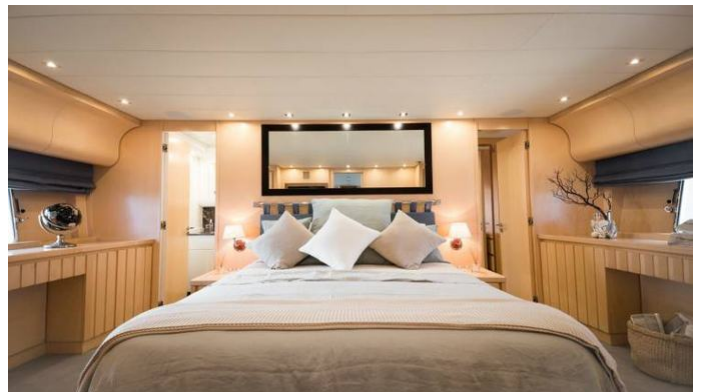

MORE PHOTOS, VIDEO OR INTERACTIVE DECK PLANS: