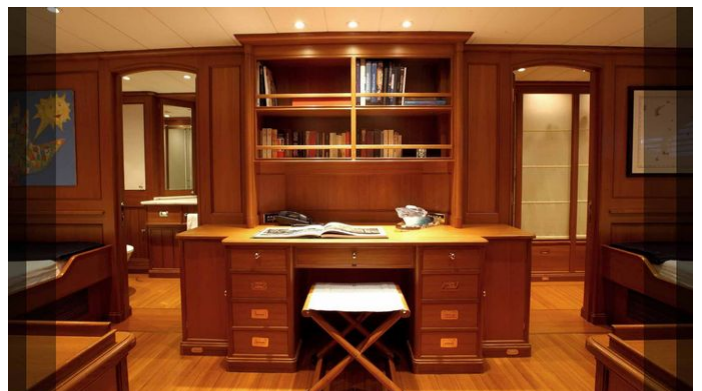

[CLICK HERE](#)

or SCAN QR CODE

MORE PHOTOS, VIDEO OR INTERACTIVE DECK PLANS:

[CLICK HERE](#)

HERITAGE M YACHT CHARTER

Superyacht HERITAGE M was built in 2000 by Perini Navi. She is a 33.5m / 109'11 Custom sail yacht with exterior design by Perini Navi and interior styling by Perini Navi . Heritage M offers accommodation for up to 8 guests in 3 cabins with additional room for her crew of 4. She features a variety of amenities to ensure comfortable charter vacations, including, Air Conditioning & WiFi connection on board. She also carries an impressive collection of toys as listed below.

HERITAGE M AMENITIES & TOYS

Wi-Fi

Ipod Docking

Air Conditioning

Satellite TV

For a full up-to-date list of leisure facilities or amenities onboard Sail Yacht Heritage M please contact your Yacht Charter Broker prior to booking your vacation. If there is a particular water toy that you would like, but it is not listed, then it may be possible to rent this equipment for you.