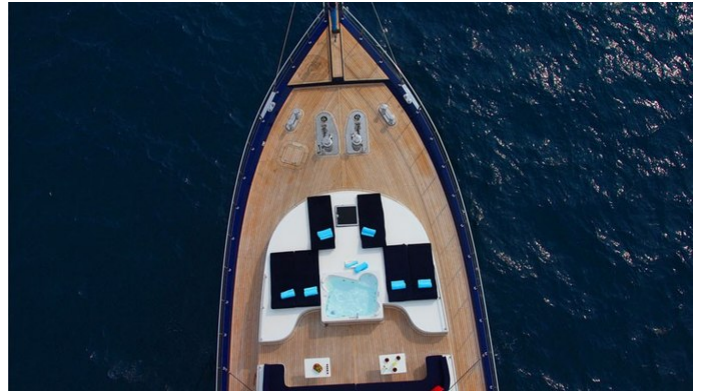

Details correct as of 20 Sep, 2024

FOR MORE INFORMATION:

[CLICK HERE](#)

or SCAN QR CODE

MORE PHOTOS, VIDEO OR INTERACTIVE DECK PLANS:

[CLICK HERE](#)

PERLA DEL MARE YACHT CHARTER

Superyacht PERLA DEL MARE was built in 2010 by Saba. She is a 42.2m / 138'5 Custom sail yacht with exterior design by Naval Studio and interior styling by Sabahattin Ucar Naval Studio . Perla del Mare offers accommodation for up to 12 guests in 6 cabins with additional room for her crew of 7. She features a variety of amenities to ensure comfortable charter vacations, including, Air Conditioning, WiFi connection on board & Deck Jacuzzi. She also carries an impressive collection of toys as listed below.

PERLA DEL MARE AMENITIES & TOYS

Jacuzzi

Wi-Fi

Deck Jacuzzi

Air Conditioning

For a full up-to-date list of leisure facilities or amenities onboard Sail Yacht Perla del Mare please contact your Yacht Charter Broker prior to booking your vacation. If there is a particular water toy that you would like, but it is not listed, then it may be possible to rent this equipment for you.