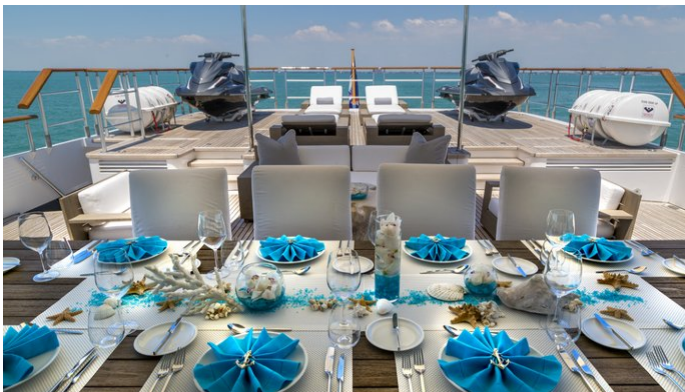

MORE PHOTOS, VIDEO OR INTERACTIVE DECK PLANS: