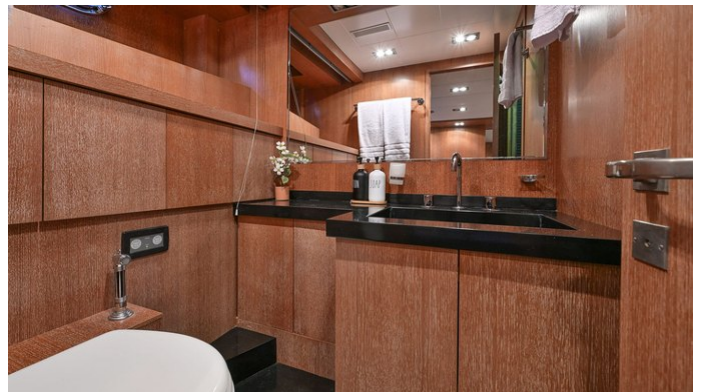

MORE PHOTOS, VIDEO OR INTERACTIVE DECK PLANS: