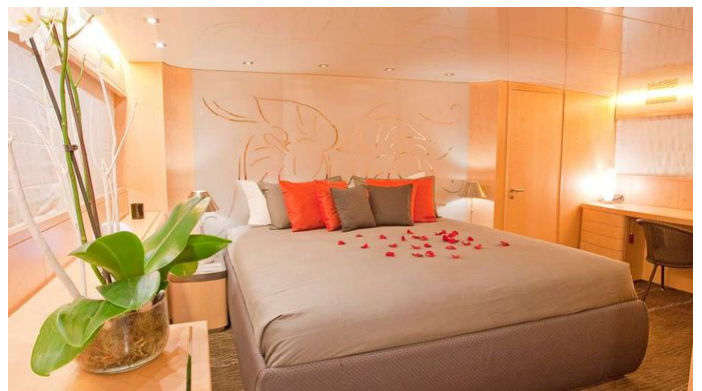

MORE PHOTOS, VIDEO OR INTERACTIVE DECK PLANS: