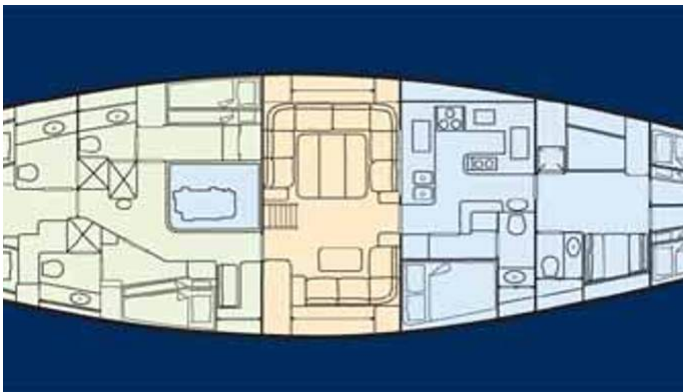

REFIT
2003

ACCOMMODATION

GUESTS	CABINS	CREW
6	3	3

CABIN CONFIGURATION

CHARTER RATES

SUMMER
from
\$25,000 / week + expenses

WINTER
from
\$21,500 / week + expenses

Details correct as of 10 Nov, 2024

FOR MORE INFORMATION:

[CLICK HERE](#)

or SCAN QR CODE

MORE PHOTOS, VIDEO OR INTERACTIVE DECK PLANS:

[CLICK HERE](#)

MELINKA YACHT CHARTER

Superyacht MELINKA was built in 1981 by Nautor Swan. She is a 24.38m / 80' Swan 76 Extended sail yacht with exterior design by . Melinka offers accommodation for up to 6 guests in 3 cabins with additional room for her crew of 3. She features a variety of amenities to ensure comfortable charter vacations. She also carries an impressive collection of toys as listed below.