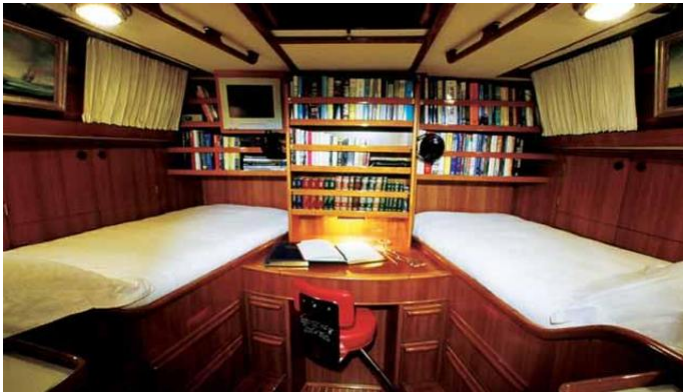

REFIT
2003

ACCOMMODATION

GUESTS	CABINS	CREW
6	3	3

CABIN CONFIGURATION

CHARTER RATES

SUMMER
from
\$25,000 / week + expenses

WINTER
from
\$21,500 / week + expenses

Details correct as of 10 Nov, 2024

FOR MORE INFORMATION:

[CLICK HERE](#)

or SCAN QR CODE

MORE PHOTOS, VIDEO OR INTERACTIVE DECK PLANS:

[CLICK HERE](#)

MELINKA YACHT CHARTER

Superyacht MELINKA was built in 1981 by Nautor Swan. She is a 24.38m / 80' Swan 76 Extended sail yacht with exterior design by . Melinka offers accommodation for up to 6 guests in 3 cabins with additional room for her crew of 3. She features a variety of amenities to ensure comfortable charter vacations. She also carries an impressive collection of toys as listed below.

MELINKA AMENITIES & TOYS

For a full up-to-date list of leisure facilities or amenities onboard Sail Yacht Melinka please contact your Yacht Charter Broker prior to booking your vacation. If there is a particular water toy that you would like, but it is not listed, then it may be possible to rent this equipment for you.