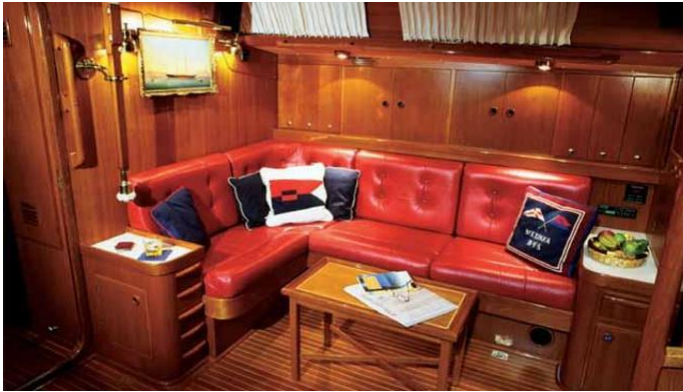

REFIT
2003

ACCOMMODATION

GUESTS	CABINS	CREW
6	3	3

CABIN CONFIGURATION

CHARTER RATES

SUMMER
from
\$25,000 / week + expenses

WINTER
from
\$21,500 / week + expenses

Details correct as of 10 Nov, 2024

FOR MORE INFORMATION:

[CLICK HERE](#)

or SCAN QR CODE

MORE PHOTOS, VIDEO OR INTERACTIVE DECK PLANS:

[CLICK HERE](#)

MELINKA YACHT CHARTER

Superyacht MELINKA was built in 1981 by Nautor Swan. She is a 24.38m / 80' Swan 76 Extended sail yacht with exterior design by . Melinka offers accommodation for up to 6 guests in 3 cabins with additional room for her crew of 3. She features a variety of amenities to ensure comfortable charter vacations. She also carries an impressive collection of toys as listed below.

MELINKA AMENITIES & TOYS

For a full up-to-date list of leisure facilities or amenities onboard Sail Yacht Melinka please contact your Yacht Charter Broker prior to booking your vacation. If there is a particular water toy that you would like, but it is not listed, then it may be possible to rent this equipment for you.