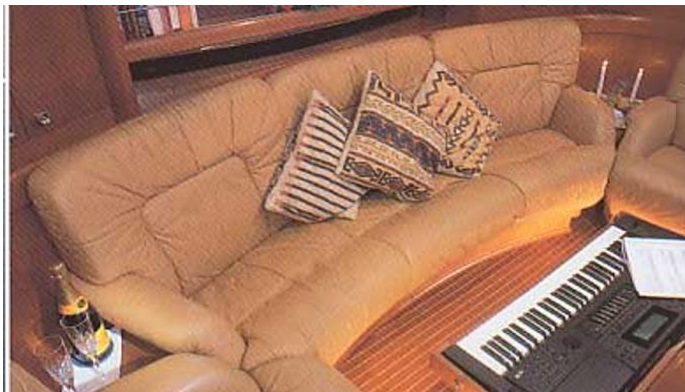

ACCOMMODATION

GUESTS	CABINS	CREW
6	3	3

CABIN CONFIGURATION
1 Master 2 Double

CHARTER RATES

SUMMER
from
€18,000 / week + expenses

WINTER
from
€18,000 / week + expenses

Details correct as of 20 Sep, 2024

FOR MORE INFORMATION:

[CLICK HERE](#) 

or SCAN QR CODE

MORE PHOTOS, VIDEO OR INTERACTIVE DECK PLANS:

[CLICK HERE](#)

CAPERCAILLIE YACHT CHARTER

Superyacht CAPERCAILLIE was built in 1993 by Nautor's Swan. She is a 24.69m / 81' Swan 77 sail yacht with exterior design by German Frers and interior styling by Nautor's Swan . Capercaillie offers accommodation for up to 6 guests in 3 cabins with additional room for her crew of 3. She features a variety of amenities to ensure comfortable charter vacations, including Air Conditioning. She also carries an impressive collection of toys as listed below.

CAPERCAILLIE AMENITIES & TOYS

Air Conditioning

For a full up-to-date list of leisure facilities or amenities onboard Sail Yacht Capercaillie please contact your Yacht Charter Broker prior to booking your vacation. If there is a particular water toy that you would like, but it is not listed, then it may be possible to rent this equipment for you.