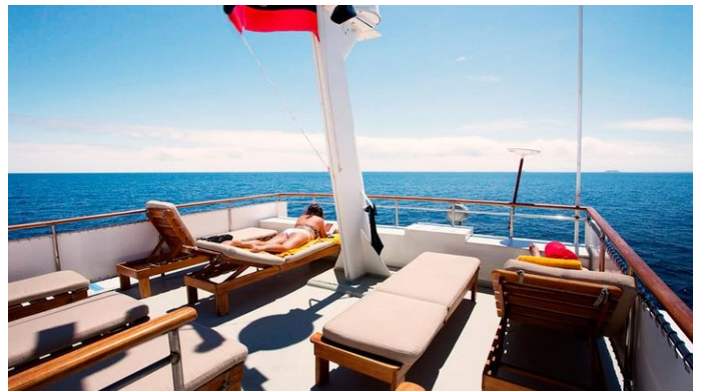

FOR MORE INFORMATION:

[CLICK HERE](#) 

or SCAN QR CODE

MORE PHOTOS, VIDEO OR INTERACTIVE DECK PLANS:

[CLICK HERE](#)

GRACE YACHT CHARTER

Superyacht GRACE was built in 1928 by Camper & Nicholsons. She is a 44m / 144'4 motor yacht with exterior design by Charles E. Nicholson . Grace offers accommodation for up to 16 guests in 9 cabins with additional room for her crew of 12. She features a variety of amenities to ensure comfortable charter vacations, including, Deck Jacuzzi & Air Conditioning. She also carries an impressive collection of toys as listed below.

GRACE AMENITIES & TOYS

Jacuzzi

Deck Jacuzzi

Air Conditioning

For a full up-to-date list of leisure facilities or amenities onboard Motor Yacht Grace please contact your Yacht Charter Broker prior to booking your vacation. If there is a particular water toy that you would like, but it is not listed, then it may be possible to rent this equipment for you.