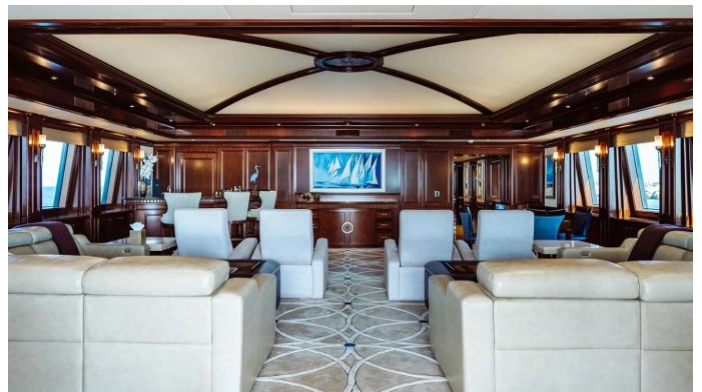

MORE PHOTOS, VIDEO OR INTERACTIVE DECK PLANS: