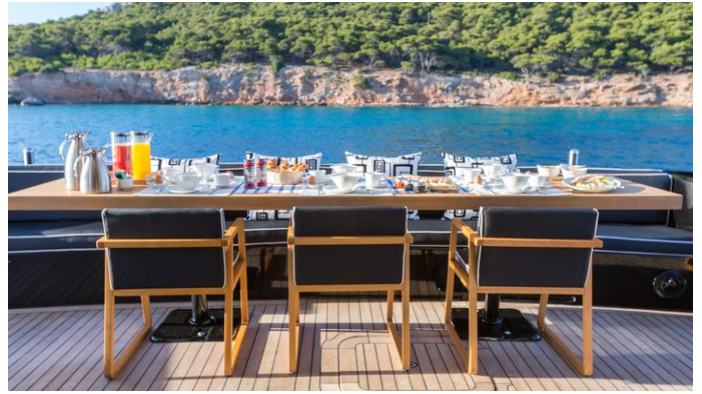

MORE PHOTOS, VIDEO OR INTERACTIVE DECK PLANS: