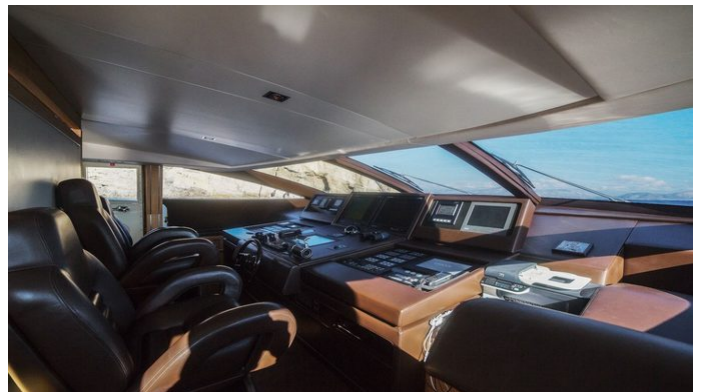

[CLICK HERE](#) 

or SCAN QR CODE

MORE PHOTOS, VIDEO OR INTERACTIVE DECK PLANS:

[CLICK HERE](#)

ELEVEN I YACHT CHARTER

Superyacht ELEVEN I was built in 2009 by Italcraft. She is a 27.6m / 90'7 motor yacht with exterior design by Galeazzi Design . Eleven I offers accommodation for up to 9 guests in 4 cabins with additional room for her crew of 5. She features a variety of amenities to ensure comfortable charter vacations. She also carries an impressive collection of toys as listed below.

ELEVEN I AMENITIES & TOYS

Exterior Bar

Sun Deck

Foredeck Seating With Table

Wi-Fi

Outdoor Shower

Swimming Platform

At-Anchor Stabilizers

Sunpads

Air Conditioning

For a full up-to-date list of leisure facilities or amenities onboard Motor Yacht Eleven I please contact your Yacht Charter Broker prior to booking your vacation. If there is a particular water toy that you would like, but it is not listed, then it may be possible to rent this equipment for you.