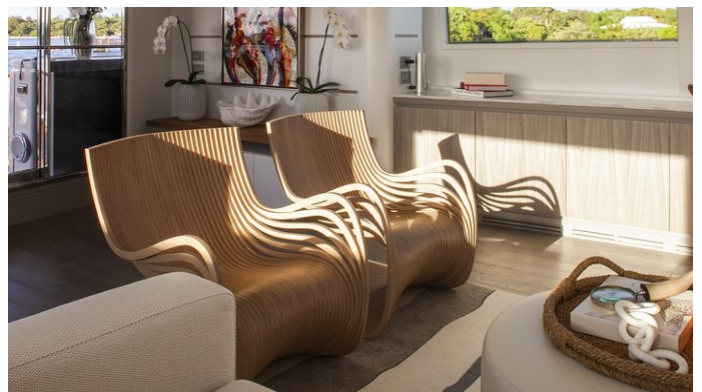

MORE PHOTOS, VIDEO OR INTERACTIVE DECK PLANS: