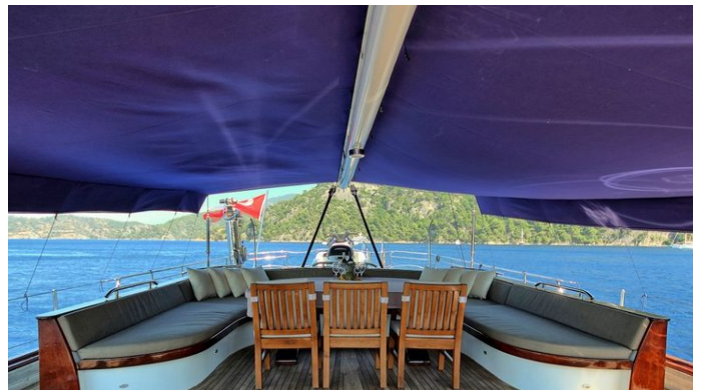

NAUTILUS

Yacht Charter Details for 'Nautilus', the 38m Superyacht built by Nord Winds

SPECIFICATIONS

LENGTH
38m / 124'8

BEAM
7.6m / 24'11

DRAFT
3.85m / 12'8

YEAR
2008

REFIT
2015

CRUISING SPEED
12 Knots

ACCOMMODATION

GUESTS	CABINS	CREW
10	5	6

CABIN CONFIGURATION

CHARTER RATES

SUMMER
from
€17,500 / week + expenses

WINTER
from
€17,500 / week + expenses

Details correct as of 20 Sep, 2024

FOR MORE INFORMATION:

[CLICK HERE](#)

or SCAN QR CODE

MORE PHOTOS, VIDEO OR INTERACTIVE DECK PLANS:

[CLICK HERE](#)

NAUTILUS YACHT CHARTER

Superyacht NAUTILUS was built in 2008 by Nord Winds. She is a 38m / 124'8 sail yacht with exterior design by Robert Delus and interior styling by Robert Delus . Nautilus offers accommodation for up to 10 guests in 5 cabins with additional room for her crew of 6. She features a variety of amenities to ensure comfortable charter vacations, including, Air Conditioning, WiFi connection on board & Deck Jacuzzi. She also carries an impressive collection of toys as listed below.

NAUTILUS AMENITIES & TOYS

 Jacuzzi Wi-Fi Ipod Docking Deck Jacuzzi Sauna Air Conditioning Satellite TV

For a full up-to-date list of leisure facilities or amenities onboard Sail Yacht Nautilus please contact your Yacht Charter Broker prior to booking your vacation. If there is a particular water toy that you would like, but it is not listed, then it may be possible to rent this equipment for you.