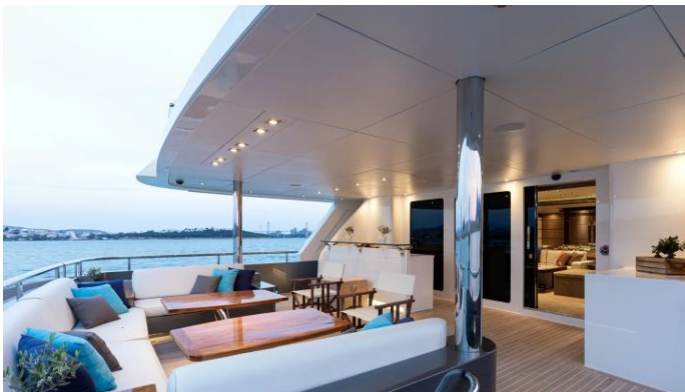

[CLICK HERE](#) 

or SCAN QR CODE

MORE PHOTOS, VIDEO OR INTERACTIVE DECK PLANS:

[CLICK HERE](#)

I SEA YACHT CHARTER

Superyacht I SEA was built in 2014 by Palmer Johnson. She is a 41.91m / 137'6 Custom motor yacht with exterior design by Palmer Johnson and interior styling by Palmer Johnson . I Sea offers accommodation for up to 10 guests in 5 cabins with additional room for her crew of 9. She features a variety of amenities to ensure comfortable charter vacations, including, Air Conditioning, Stabilizers at Anchor, Stabilisers underway, WiFi connection on board & Deck Jacuzzi. She also carries an impressive collection of toys as listed below.

I SEA AMENITIES & TOYS

Jacuzzi

Stabilizers Underway

Wi-Fi

At-Anchor Stabilizers

Deck Jacuzzi

Air Conditioning

For a full up-to-date list of leisure facilities or amenities onboard Motor Yacht I Sea please contact your Yacht Charter Broker prior to booking your vacation. If there is a particular water toy that you would like, but it is not listed, then it may be possible to rent this equipment for you.