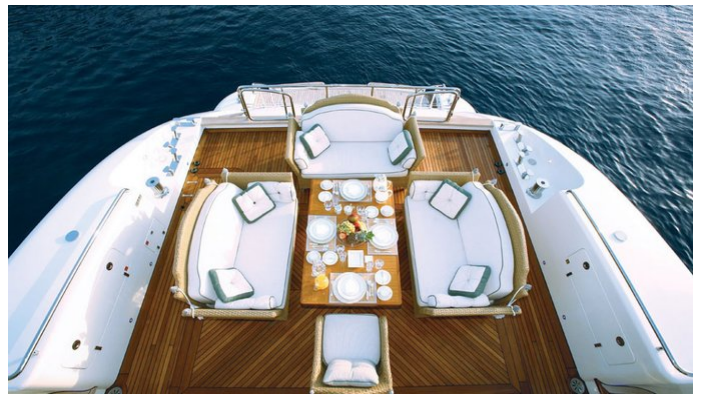

CRUISING SPEED
22 Knots

ACCOMMODATION

GUESTS	CABINS	CREW
12	6	7

CABIN CONFIGURATION

1 Master	2 VIP
2 Twin	4 Pullman

CHARTER RATES

SUMMER
from
\$75,000 / week + expenses

WINTER
from
\$75,000 / week + expenses

Details correct as of 10 Nov, 2024

FOR MORE INFORMATION:

[CLICK HERE](#) 

or SCAN QR CODE

MORE PHOTOS, VIDEO OR INTERACTIVE DECK PLANS:

[CLICK HERE](#)

ALFA XII YACHT CHARTER

Superyacht ALFA XII was built in 2006 by ISA. She is a 40.54m / 133' ISA 133 motor yacht with exterior design by Andrea Bacigalupo . Alfa XII offers accommodation for up to 12 guests in 6 cabins with additional room for her crew of 7. She features a variety of amenities to ensure comfortable charter vacations, including, Air Conditioning & Deck Jacuzzi. She also carries an impressive collection of toys as listed below.

ALFA XII AMENITIES & TOYS

Jacuzzi

At-Anchor Stabilizers

Deck Jacuzzi

Air Conditioning

For a full up-to-date list of leisure facilities or amenities onboard Motor Yacht Alfa XII please contact your Yacht Charter Broker prior to booking your vacation. If there is a particular water toy that you would like, but it is not listed, then it may be possible to rent this equipment for you.