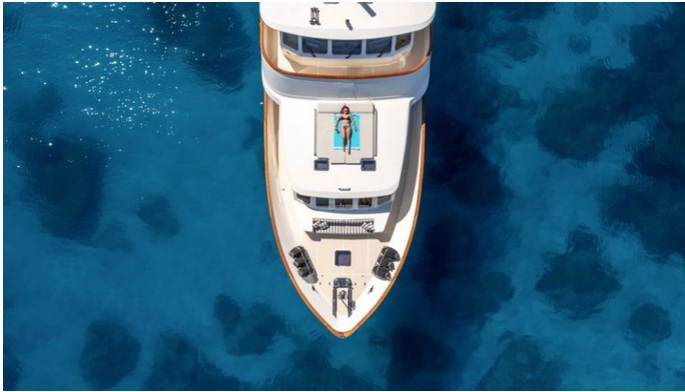

MORE PHOTOS, VIDEO OR INTERACTIVE DECK PLANS: