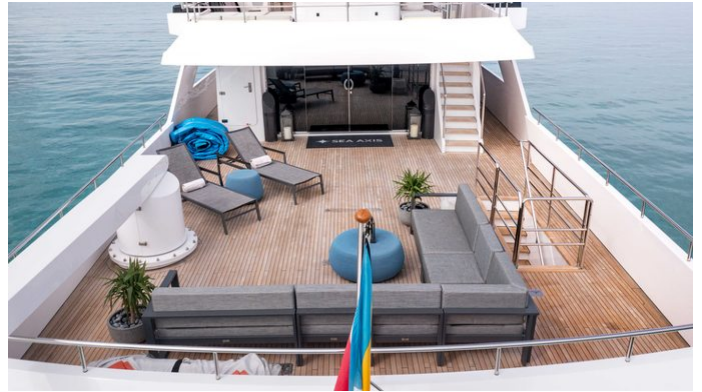

CRUISING SPEED
12 Knots

ACCOMMODATION

GUESTS	CABINS	CREW
12	5	7

CABIN CONFIGURATION

1 Master	1 VIP
1 Double	2 Twin

CHARTER RATES

SUMMER
from
\$99,000 / week + expenses

WINTER
from
\$105,000 / week + expenses

Details correct as of 19 Sep, 2024

FOR MORE INFORMATION:

[CLICK HERE](#)

or SCAN QR CODE

MORE PHOTOS, VIDEO OR INTERACTIVE DECK PLANS:

[CLICK HERE](#)

SEA AXIS YACHT CHARTER

Superyacht SEA AXIS was built in 1988 by Heesen. She is a 38.1m / 125' Custom motor yacht with exterior design by Mulder Design and interior styling by Art Line . Sea Axis offers accommodation for up to 12 guests in 5 cabins with additional room for her crew of 7. She features a variety of amenities to ensure comfortable charter vacations, including, Air Conditioning, WiFi connection on board, Deck Jacuzzi, Stabilisers underway, Gym/exercise equipment, Sun Deck, Sunpads, Outdoor Cinema & Underwater Lights. She also carries an impressive collection of toys as listed below.

SEA AXIS AMENITIES & TOYS

Jacuzzi

Underwater Lights

Outdoor Cinema

Stabilizers Underway

Sun Deck

Wi-Fi

Sunpads

Deck Jacuzzi

Gym

Air Conditioning

For a full up-to-date list of leisure facilities or amenities onboard Motor Yacht Sea Axis please contact your Yacht Charter Broker prior to booking your vacation. If there is a particular water toy that you would like, but it is not listed, then it may be possible to rent this equipment for you.