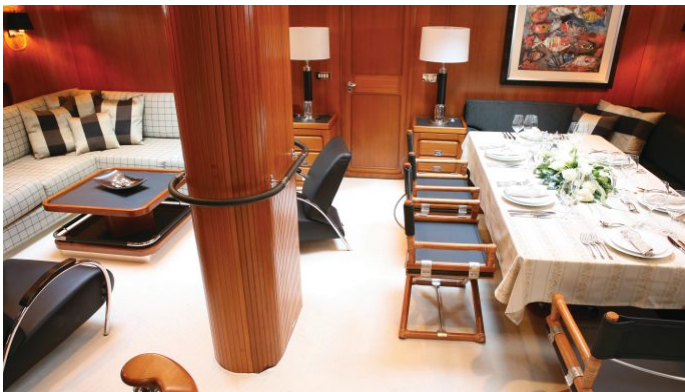

CRUISING SPEED
11 Knots

ACCOMMODATION

GUESTS	CABINS	CREW
9	3	7

CABIN CONFIGURATION

1 Master	1 Double
1 Twin	2 Pullman

CHARTER RATES

SUMMER
from
€57,000 / week + expenses

WINTER
from
€57,000 / week + expenses

Details correct as of 20 Sep, 2024

FOR MORE INFORMATION:

[CLICK HERE](#) 

or SCAN QR CODE

MORE PHOTOS, VIDEO OR INTERACTIVE DECK PLANS:

[CLICK HERE](#)

GITANA YACHT CHARTER

Superyacht GITANA was built in 1989 by Perini Navi. She is a 35.97m / 118' sail yacht with exterior design by Perini Navi and interior styling by Perini Navi . Gitana offers accommodation for up to 9 guests in 3 cabins with additional room for her crew of 7. She features a variety of amenities to ensure comfortable charter vacations, including Air Conditioning. She also carries an impressive collection of toys as listed below.

GITANA AMENITIES & TOYS

Ipod Docking

Air Conditioning

Satellite TV

Karaoke

For a full up-to-date list of leisure facilities or amenities onboard Sail Yacht Gitana please contact your Yacht Charter Broker prior to booking your vacation. If there is a particular water toy that you would like, but it is not listed, then it may be possible to rent this equipment for you.