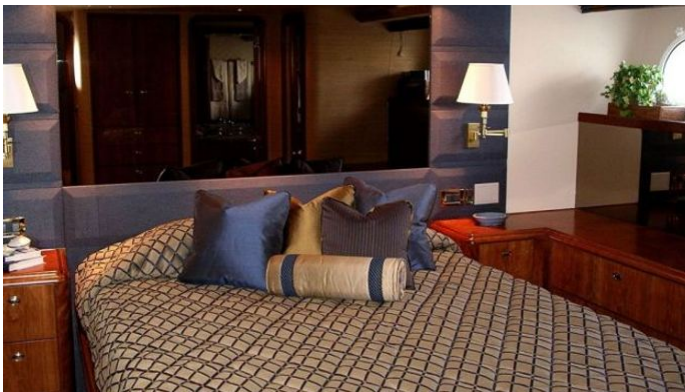

MORE PHOTOS, VIDEO OR INTERACTIVE DECK PLANS: