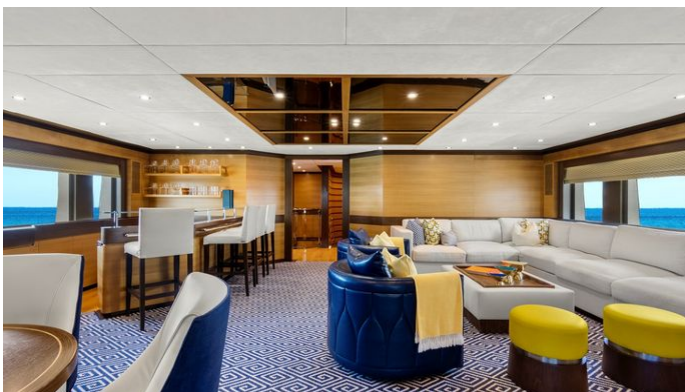

MORE PHOTOS, VIDEO OR INTERACTIVE DECK PLANS:

This document is not contractual. The yacht charters and their particulars displayed in the results above are displayed in good faith and whilst believed to be correct are not guaranteed. YachtCharterFleet.com does not warrant or assume any legal liability or responsibility for the accuracy, completeness, or usefulness of any information and/or images displayed. All information is subject to change without notice and is without warranty. Your preferred charter broker should provide you with yacht specifications, brochure and rates for your chosen dates during your charter yacht selection process. Starting prices are shown in a range of currencies for a one-week charter, unless otherwise indicated.