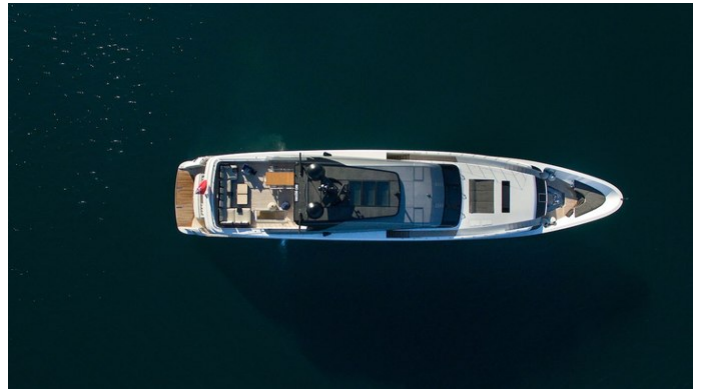

ASTERI

Yacht Charter Details for 'Asteri', the 40m Superyacht built by Sanlorenzo

SPECIFICATIONS

LENGTH
40m / 131'3

BEAM DRAFT
7.9m / 25'11 2.35m / 7'9

YEAR REFIT
2011 2020

CRUISING SPEED
18 Knots

ACCOMMODATION

[CLICK HERE](#) 

or SCAN QR CODE

MORE PHOTOS, VIDEO OR INTERACTIVE DECK PLANS:

[CLICK HERE](#)

ASTERI YACHT CHARTER

Superyacht ASTERI was built in 2011 by Sanlorenzo. She is a 40m / 131'3 40Alloy motor yacht with exterior design by Francesco Paszkowski Design and interior styling by Owner . Asteri offers accommodation for up to 12 guests in 5 cabins with additional room for her crew of 6. She features a variety of amenities to ensure comfortable charter vacations, including, Air Conditioning, WiFi connection on board, Deck Jacuzzi, Gym/exercise equipment & Stabilizers at Anchor. She also carries an impressive collection of toys as listed below.

ASTERI AMENITIES & TOYS

 Jacuzzi Wi-Fi At-Anchor Stabilizers Deck Jacuzzi Gym Air Conditioning

For a full up-to-date list of leisure facilities or amenities onboard Motor Yacht Asteri please contact your Yacht Charter Broker prior to booking your vacation. If there is a particular water toy that you would like, but it is not listed, then it may be possible to rent this equipment for you.