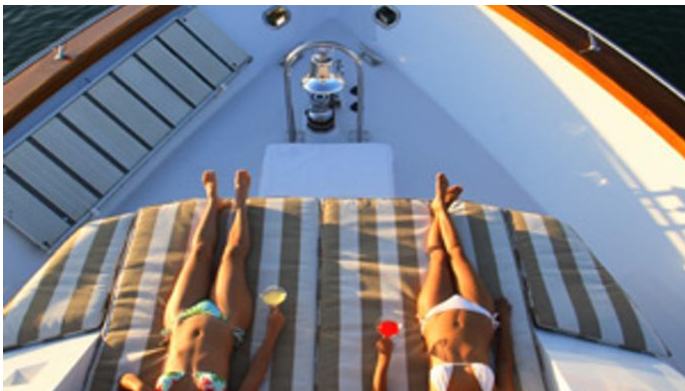

ZIBA

Yacht Charter Details for 'Ziba', the 33m Superyacht built by Broward

SPECIFICATIONS

LENGTH
33m / 108'3

BEAM
6.1m / 20'

YEAR
1991

CRUISING SPEED
12 Knots

DRAFT
1.68m / 5'6

REFIT
2007

ACCOMMODATION

| GUESTS | CABINS | CREW |
|--------|--------|------|
| 6 | 3 | 4 |

CABIN CONFIGURATION

CHARTER RATES

SUMMER
from
\$41,200 / week + expenses

WINTER
from
\$41,200 / week + expenses

Details correct as of 10 Nov, 2024

FOR MORE INFORMATION:

[CLICK HERE](#) 

or SCAN QR CODE

MORE PHOTOS, VIDEO OR INTERACTIVE DECK PLANS:

[CLICK HERE](#)

ZIBA YACHT CHARTER

Superyacht ZIBA was built in 1991 by Broward. She is a 33m / 108'3 motor yacht with exterior design by Broward . Ziba offers accommodation for up to 6 guests in 3 cabins with additional room for her crew of 4. She features a variety of amenities to ensure comfortable charter vacations, including Air Conditioning. She also carries an impressive collection of toys as listed below.

ZIBA AMENITIES & TOYS

Air Conditioning

For a full up-to-date list of leisure facilities or amenities onboard Motor Yacht Ziba please contact your Yacht Charter Broker prior to booking your vacation. If there is a particular water toy that you would like, but it is not listed, then it may be possible to rent this equipment for you.