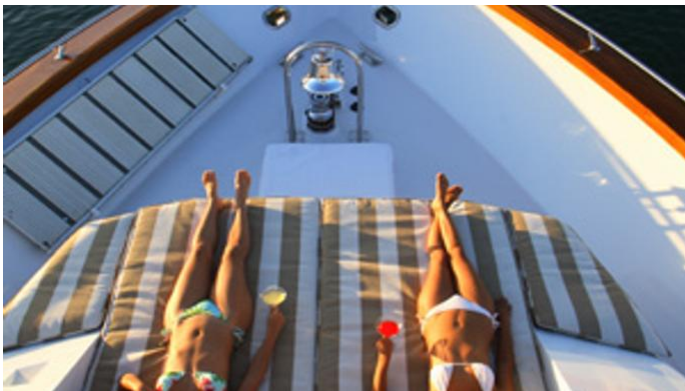

CRUISING SPEED
12 Knots

ACCOMMODATION

GUESTS	CABINS	CREW
6	3	4

CABIN CONFIGURATION

CHARTER RATES

SUMMER
from
\$41,200 / week + expenses

WINTER
from
\$41,200 / week + expenses

Details correct as of 19 Sep, 2024

FOR MORE INFORMATION:

[CLICK HERE](#)

or SCAN QR CODE

MORE PHOTOS, VIDEO OR INTERACTIVE DECK PLANS:

[CLICK HERE](#)

PANACHE YACHT CHARTER

Superyacht PANACHE was built in 1991 by Broward. She is a 33m / 108'3 motor yacht with exterior design by Broward . Panache offers accommodation for up to 6 guests in 3 cabins with additional room for her crew of 4. She features a variety of amenities to ensure comfortable charter vacations, including Air Conditioning. She also carries an impressive collection of toys as listed below.

PANACHE AMENITIES & TOYS

Air Conditioning

For a full up-to-date list of leisure facilities or amenities onboard Motor Yacht Panache please contact your Yacht Charter Broker prior to booking your vacation. If there is a particular water toy that you would like, but it is not listed, then it may be possible to rent this equipment for you.